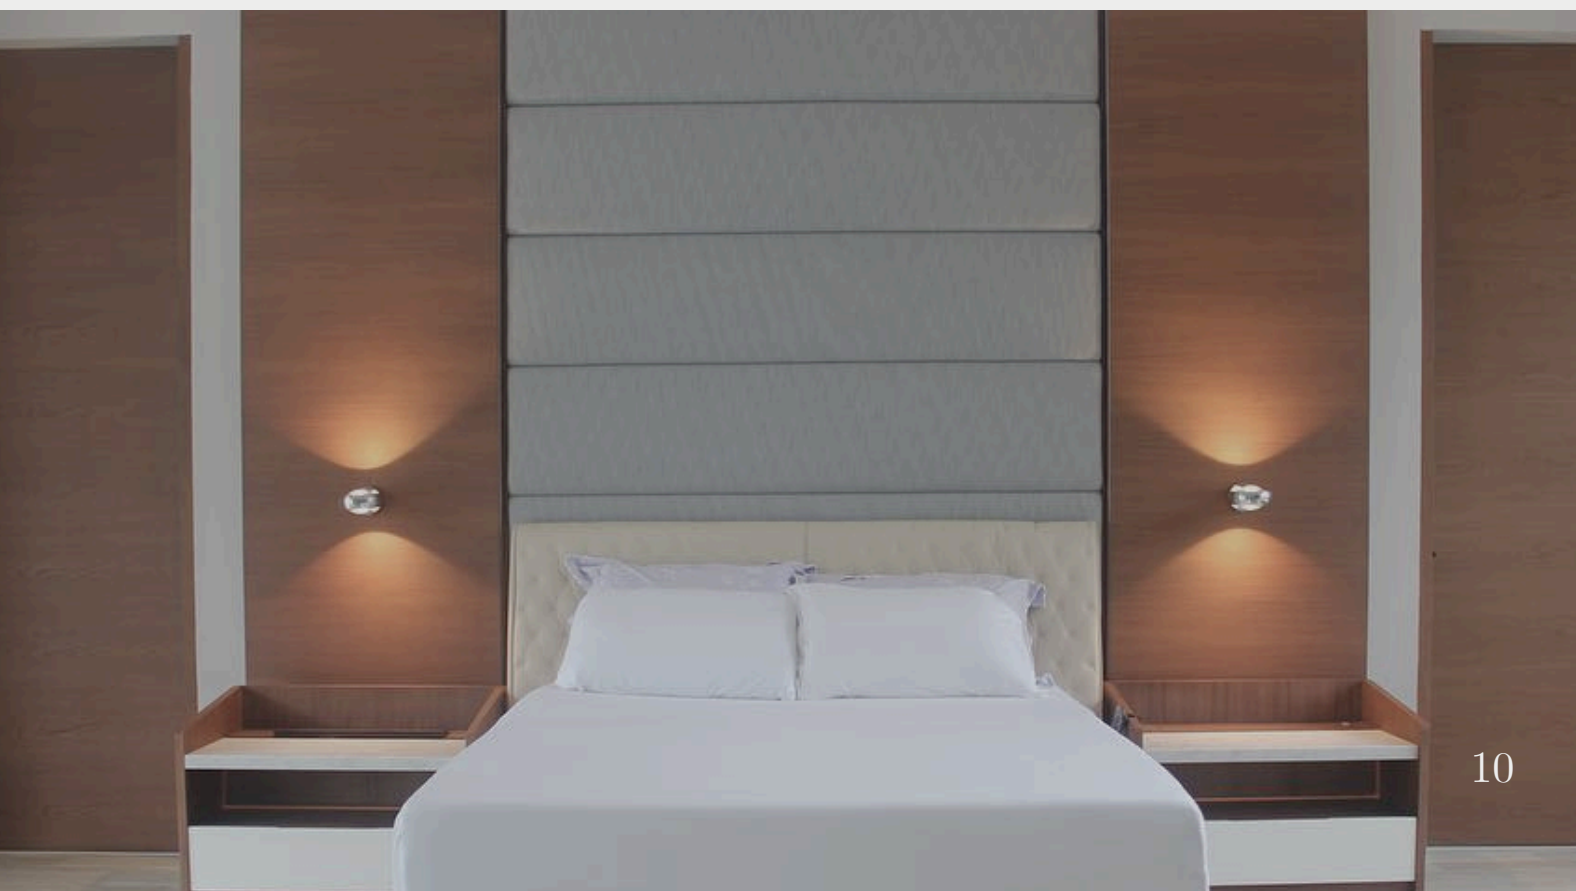

ASH

OAK

WALNUT

clear coat finish

wood stain finish

wall cladding in Oak

wall cladding in Walnut with matching
custom bedside table

wall and ceiling cladding with customized bed