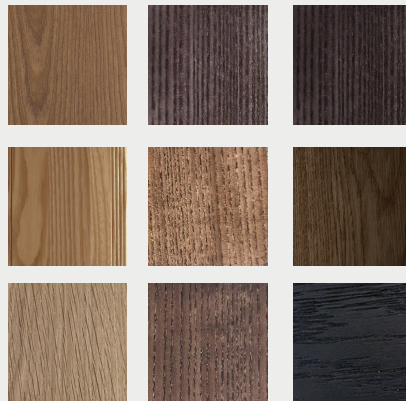

Available in Ash, Oak, and Walnut. Finishes are fully customizable.

ASH

OAK

WALNUT

clear coat finish

wood stain finish

ducco paint finish

kitchen in solid & veneer Walnut, panelled cabinet doors with stainless steel hardware

Available in Ash, Oak, and Walnut. Finishes are fully customizable.

ASH

OAK

WALNUT

clear coat finish

wood stain finish

ducco paint finish

custom display shelving in Walnut (*top*) and Ash (*bottom row*)