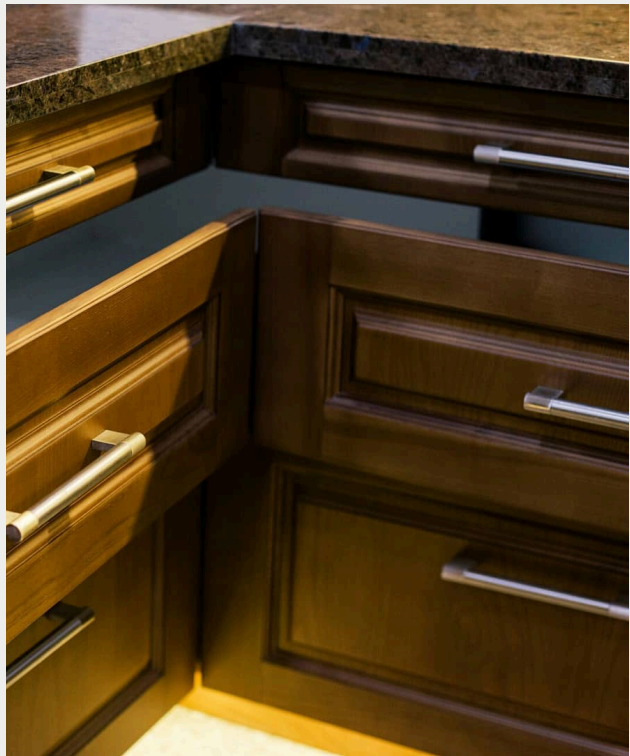

Available in Ash, Oak, and Walnut. Finishes are fully customizable.

ASH

OAK

WALNUT

clear coat finish

wood stain finish

ducco paint finish

kitchen in solid & veneer Walnut, panelled cabinet doors with stainless steel hardware