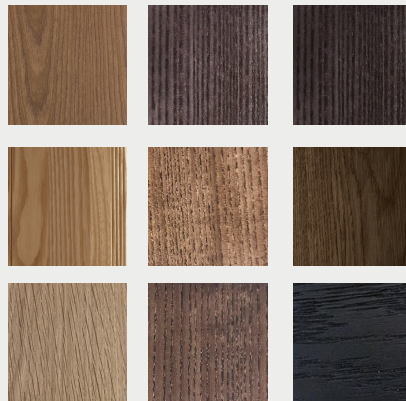

Available in Ash, Oak, and Walnut. Finishes are fully customizable.

ASH

OAK

WALNUT

clear coat finish

wood stain finish

ducco paint finish

kitchen in solid & veneer Walnut, panelled cabinet doors with stainless steel hardware

Available in Ash, Oak, and Walnut. Finishes are fully customizable.

ASH

OAK

WALNUT

clear coat finish

wood stain finish

ducco paint finish

custom display shelving in Walnut (*top*) and Ash (*bottom row*)

custom entertainment unit in Walnut

custom entertainment unit in Walnut with fabric accents

custom wardrobe closet in Oak with rafia accents,
solid Walnut handles