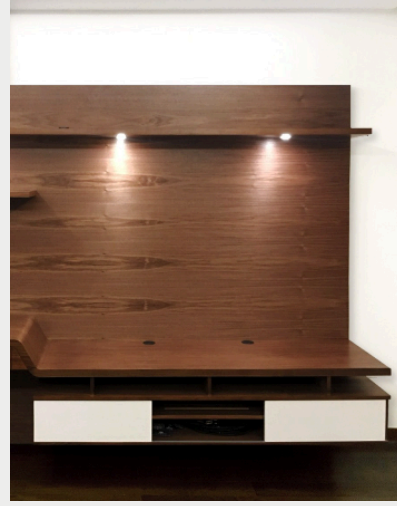

Available in Ash, Oak, and Walnut. Finishes are fully customizable.

ASH

OAK

WALNUT

clear coat finish

wood stain finish

ducco paint finish

custom display shelving in Walnut (*top*) and Ash (*bottom row*)